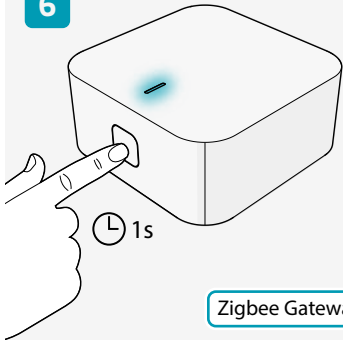

5

6

Zigbee Gateway

7

⌚ 10s

8

Scan the QR code for more information about your Nedis product or go to: **ned.is/zbws20rd**

Nedis B.V.

De Tweeling 28

5215 MC 's-Hertogenbosch

The Netherlands

service@nedis.com

Zigbee 2 Channel Smart Switch Module

Nedis SmartLife

Installation

ZBWS20RD