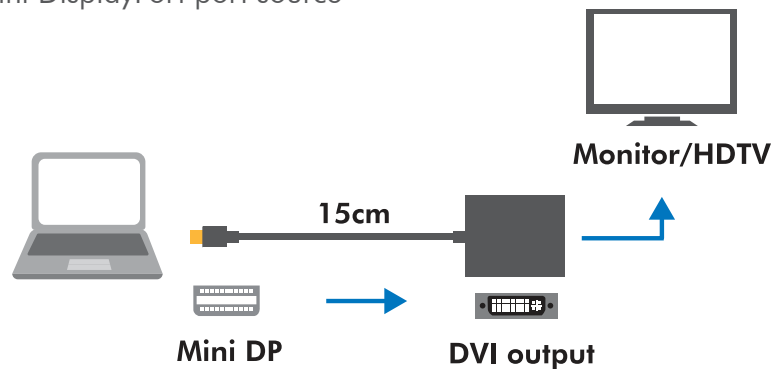

LogiLink®

4K Mini DisplayPort to DVI Adapter

Art. No.: CV0037B

CV0037B is a new generation Mini DisplayPort™ to DVI™ converter that receives both video and audio streams from an upstream Mini DisplayPort Source link and converts to a DVI output.

Features:

- » Integrates a complete DisplayPort receiver and complete DVI transmitter for video format conversion
- » Fully compliant DisplayPort 1.2 input, and DVI output
- » DVI 1.0 transmitter support
- » Supports HDCP1.3 content protection
- » Supports DVI highest video resolution 4K x 2K@30Hz
- » Supports multiple color format: RGB 6/8/10/12 bpc (bit per component), YCbCr 4:4:4, and YCbCr 4:2:2 8/10/12 bpc
- » Supports 10/12-bit deep color 1080p up to 2.25Gbps
- » Content protection of HDCP Rx and Tx keys to support HDCP repeater
- » Powered from Mini DisplayPort port source

Specification:

Signal Input/Output	
Input Video Signal	Mini DisplayPort
Maximum Single Link Range	4K x 2K@30Hz
Output Video	DVI
Input Connector	Mini DisplayPort Male 20pin
Output Connector	DVI-I (24+5) female

Best Connectivity

LogiLink®

4K Mini DisplayPort to DVI Adapter

Art. No.: CV0037B

Operating Frequency	
Vertical Frequency Range	50/60Hz
Video Amplifier Bandwidth	1.62Gbps/2.7Gbps
Resolutions (HDTV)	
No 3D Mode	Up to 4K x 2K@30Hz
Mechanical	
Weight (Net)	14g
Product dimension	220 x 45 x 17mm
Cable length	15cm
Environmental	
Operating Temperature	0 °C to +70 °C
Operating Humidity	10% to 85 % RH (no condensation)
Storage Temperature	-10 °C to +80 °C
Storage Humidity	5% to 90 % RH (no condensation)
Power Requirement	
External Power Supply	No external power needed
Power consumption (Max)	1W