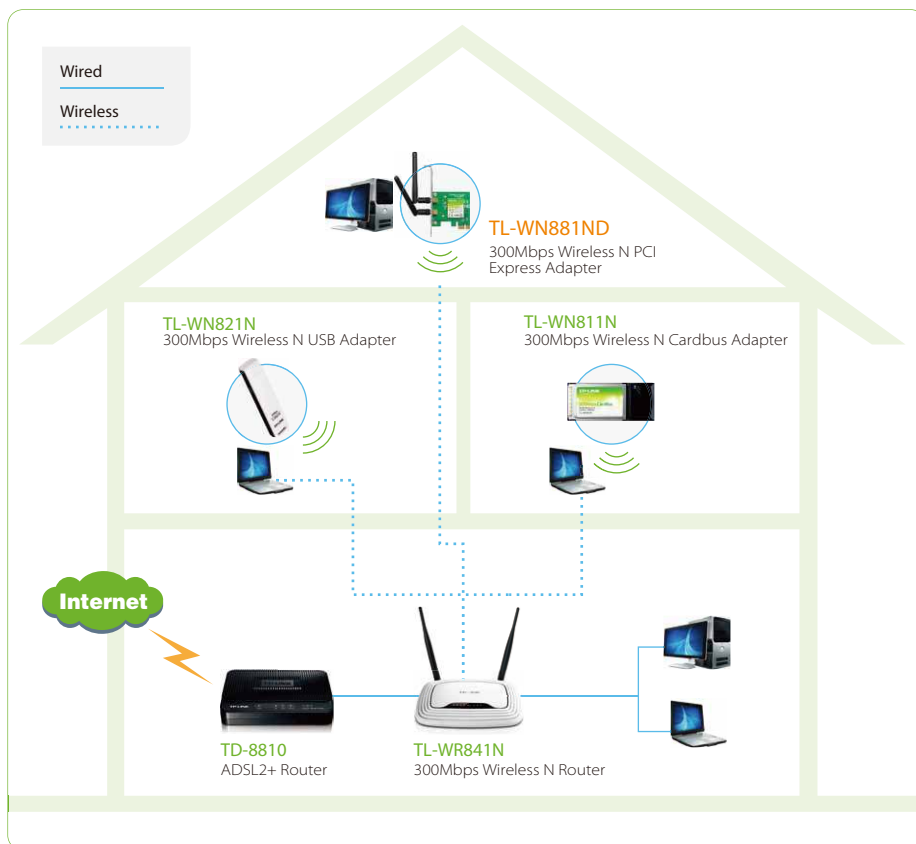

Modulation Type	DBPSK, DQPSK, CCK, OFDM, 16-QAM, 64-QAM
Receiver Sensitivity	270M: -68dBm@10% PER
	130M: -68dBm@10% PER
	108M: -68dBm@10% PER
	54M: -68dBm@10% PER
	11M: -85dBm@8% PER
	6M: -88dBm@10% PER
1M: -90dBm@8% PER	
Security	64/128 bit WEP, WPA/WPA2, WPA-PSK/WPA2-PSK (TKIP/AES)
Certifications	CE, FCC, Wi-Fi
Support Operating System	Windows 7/Vista/XP/2000
Operating temperature	0°C~40°C (32°F~104°F)
Storage temperature	-40°C~70°C (-40°F~158°F)
Relative humidity	10% ~ 90%, non condensation
Storage Humidity	5%~95% non-condensing
Dimensions	5.2 × 4.8 × 0.9 in. (133 × 121 × 22 mm)

Diagram:

Package:

- 300Mbps Wireless N PCI Express Adapter TL-WN881ND
- Quick Installation Guide
- Resource CD, including:
  - TL-WN881ND Wireless Client Utility and Drivers
  - User Guide
  - Other Helpful Information

Related Products:

- 300Mbps Wireless N Router TL-WR841N
- 300Mbps Wireless N USB Adapter TL-WN821N
- ADSL2+ Router TD-8810