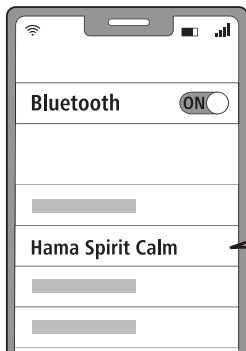

Password

0000

	Siri / Google	2x	
		1x	
		1-2s	
		1x	
		1x	
		1-2s	R
		1-2s	L

support.hama.com

🔍 00184181

➔ Downloads

support.hama.com/00184181

Service & Support

🌐 support.hama.com

📞 +49 9091 502-0

D GB

hama

Hama GmbH & Co KG
86652 Monheim / Germany

"The *Bluetooth*® word mark and logos are registered trademarks owned by the Bluetooth SIG, Inc. and any use of such marks by Hama GmbH & Co KG is under license. Other trademarks and trade names are those of their respective owners."