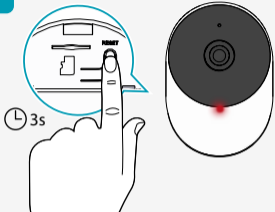

Nedis SmartLife

1