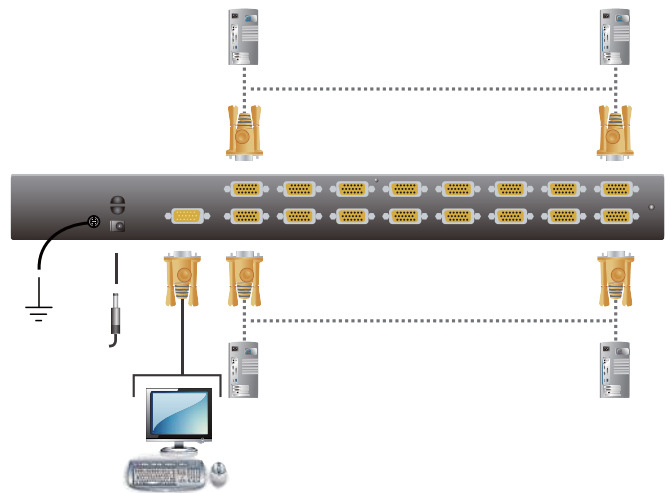

CS1308/CS1316

8/16-Port PS/2 – USB KVM Switch

- The CS1308 / CS1316 KVM switch allows access and control up to 64 or 256 computers from a single console (keyboard, mouse, and monitor). As many as 16 additional switches can be cascaded bringing the total number of connected computers to 64 or 256 computers that can be controlled from a single keyboard-monitor-mouse console. The switch supports both USB and PS/2 connections for the console and computers.

Features

- One USB-PS/2 console controls 8/16 computers
- Cascade up to 2 levels – control up to 64 or 256 computers
- Dual Interface – supports computers with PS/2 or USB keyboards and mice
- Multiplatform support – Windows, Linux, Mac, and Sun
- Video DynaSync™ - Exclusive ATEN technology eliminates boot-up display problems and optimizes resolution when switching between ports
- Supports USB keyboards for PC, Mac and Sun
- Auto PS/2 and USB interface detection
- USB or PS/2 keyboard and mouse emulation – computers boot even when the console focus is elsewhere
- Superior video quality – up to 2048 x 1536; DDC2B
- Computer selection via front panel pushbuttons, hotkeys and multilingual on-screen display (OSD) menu
- Two level password security - only authorized users view and control computers; up to four users and an administrator with a separate profile for each
- Auto Scan feature for monitoring user-selected computers
- Hot pluggable – add or remove computers without having to power down the switch
- Buzzer on/off via hotkey and OSD
- Firmware upgradeable
- No software installation required
- Designed for desktop or rack mount (19" system rack, 1U)