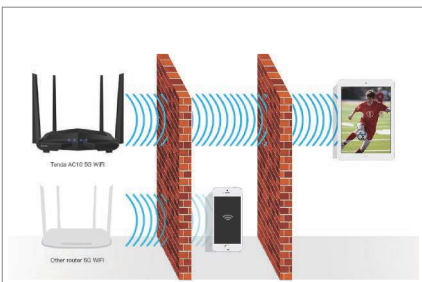

## Super Experience for Gaming and Streaming

- With 4 gigabit ports for fast and stable internet connection
- 1GHz CPU for multi-client with responsive performance and fast speed
- USB2.0 port supports making it sharing center of your home