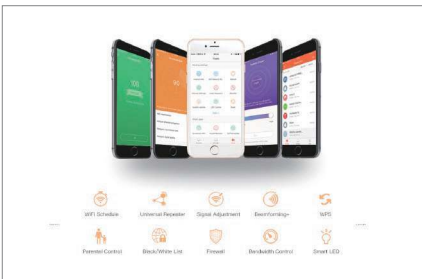

### Selling Points

- AC1200 Mbps Wireless
- MU-MIMO
- 3 Gigabit LAN & 1 Gigabit WAN
- 1GHz CPU
- VPN Client and Server
- Dual-Band Wireless
- 4 Omni-directional Antennas
- USB 2.0 Port
- Parental Controls
- WiFi Schedule

# Selling Points

---

## Super Experience for Gaming and Streaming

- With 4 gigabit ports for fast and stable internet connection
- 1GHz CPU for multi-client with responsive performance and fast speed
- USB2.0 port supports making it sharing center of your home

## Smart Management via Tenda App

- Smart WiFi Schedule can turn on/off WiFi automatically
- Advanced QoS for uninterrupted HD Video streaming
- Power saving and LED control for energy-green household
- Smart Tenda WiFi app for real time management