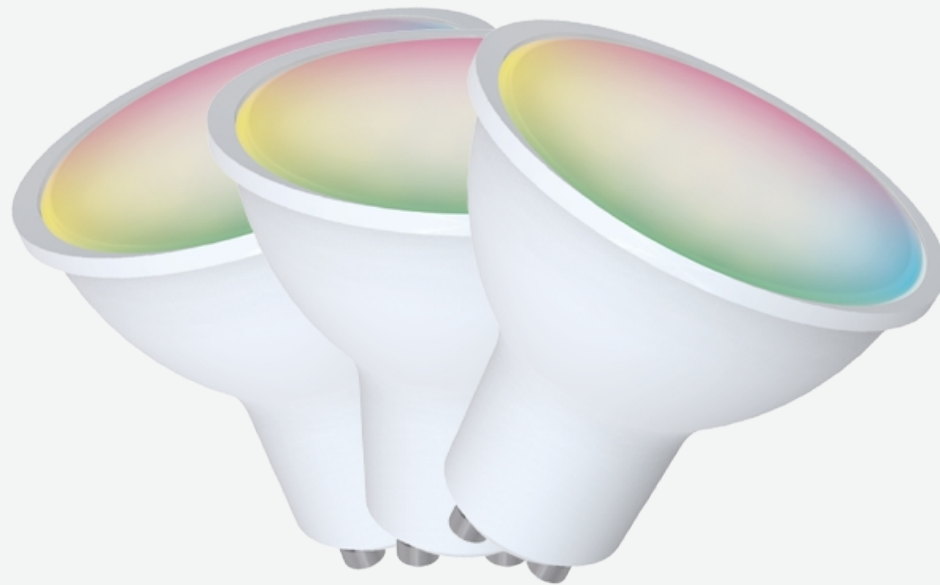

Denver SHL-450 (3 pack)

- RGB Wi-Fi GU10 SPOT
- Can show both RGB colours and white light, dimmable and colour temp. adjustable
- Control: APP - Denver Smart Home
- Compatible with Alexa/Google.
- Dimmable, scenes, schedule-setting via App.
- AC 220~240V, 50~60Hz
- Power rated: 5W
- Shape: GU10
- Luminous Flux: 300
- Color Temp.: (2700K)
- This package contains 3 pieces

-  Highlights
GU10, 5W, RGB + White, Timer, Amazon Alexa, Google Assistant
-  Power
5W Power rated
-  WIFI
Wi-Fi function
-  Software
DENVER SMART HOME (Tuya compatible)

Shipping information

Unit size: 5.40(w) x 5.40(d) x 4.90(h) cm