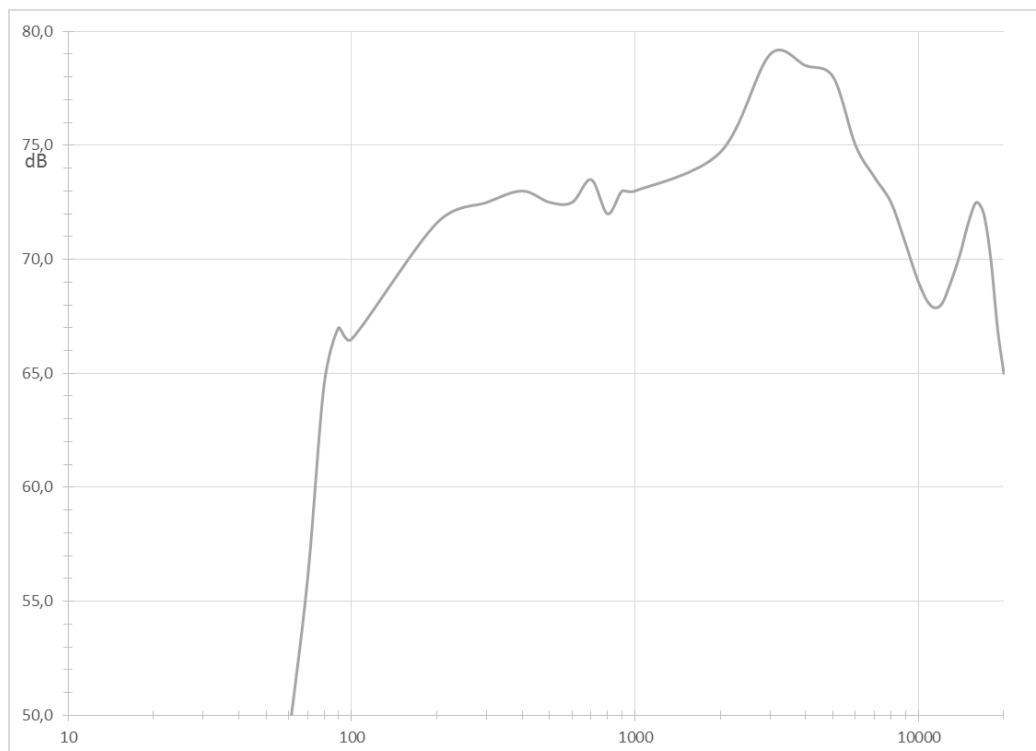

General electrical specification

<i>Item</i>	<i>Specification</i>
Diameter driver	47 mm (1 x)
Diameter passive radiator	47 mm (2 x)
Electrical voice coil resistance	6.1 Ohm $\pm$ 7 %
Rated input power	6 W
Frequency range	92 Hz - 17 kHz @ -6 dB 82 Hz – 18,5 kHz @ -10 dB
SPL (1m for 1W @ Zn)	73 dB (average 300 Hz – 1 kHz)
Magnet	Neodymium
Speaker weight	218 g $\pm$ 5 %
Power handling test	6.5 V_{RMS} pink noise broadband, 24 hours
Materials	Basket: 0.5 mm sheet metal (black powder coated) Cone: Aluminium cone Surround: rubber Cabinet: ABS
Connector	JST XARR-02VF
Miscellaneous	Self-adhesive foam stripes (3 x) Breathable sticker to close ventilation hole (1 x)
Dimensions	50,3 x 170,9 x 40,2 mm (H x W x D) Please refer to ELAC drawing 04058 IDTV22 LSU Abmessungen

Frequency response

Free field measurement without baffle correction

Distance to microphone: 1 m

Position: On-Axis