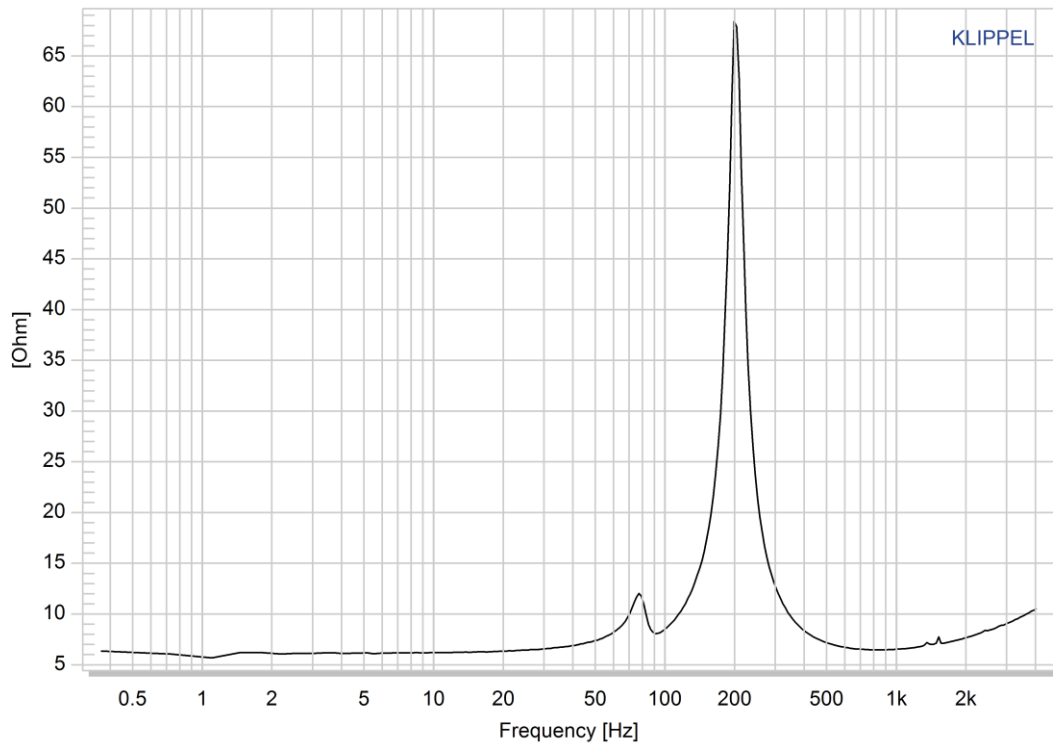

General electrical specification

<i>Item</i>	<i>Specification</i>
Diameter driver	47 mm (1 x)
Diameter passive radiator	47 mm (2 x)
Electrical voice coil resistance	6.1 Ohm \pm 7 %
Rated input power	6 W
Frequency range	92 Hz - 17 kHz @ -6 dB 82 Hz – 18,5 kHz @ -10 dB
SPL (1m for 1W @ Zn)	73 dB (average 300 Hz – 1 kHz)
Magnet	Neodymium
Speaker weight	218 g \pm 5 %
Power handling test	6.5 V _{RMS} pink noise broadband, 24 hours
Materials	Basket: 0.5 mm sheet metal (black powder coated) Cone: Aluminium cone Surround: rubber Cabinet: ABS
Connector	JST XARR-02VF
Miscellaneous	Self-adhesive foam stripes (3 x) Breathable sticker to close ventilation hole (1 x)
Dimensions	50,3 x 170,9 x 40,2 mm (H x W x D) Please refer to ELAC drawing 04058 IDTV22 LSU Abmessungen

Frequency response

Free field measurement without baffle correction

Distance to microphone: 1 m

Position: On-Axis

Impedance curve

Passiv Radiator

Breitband Treiber

170,9