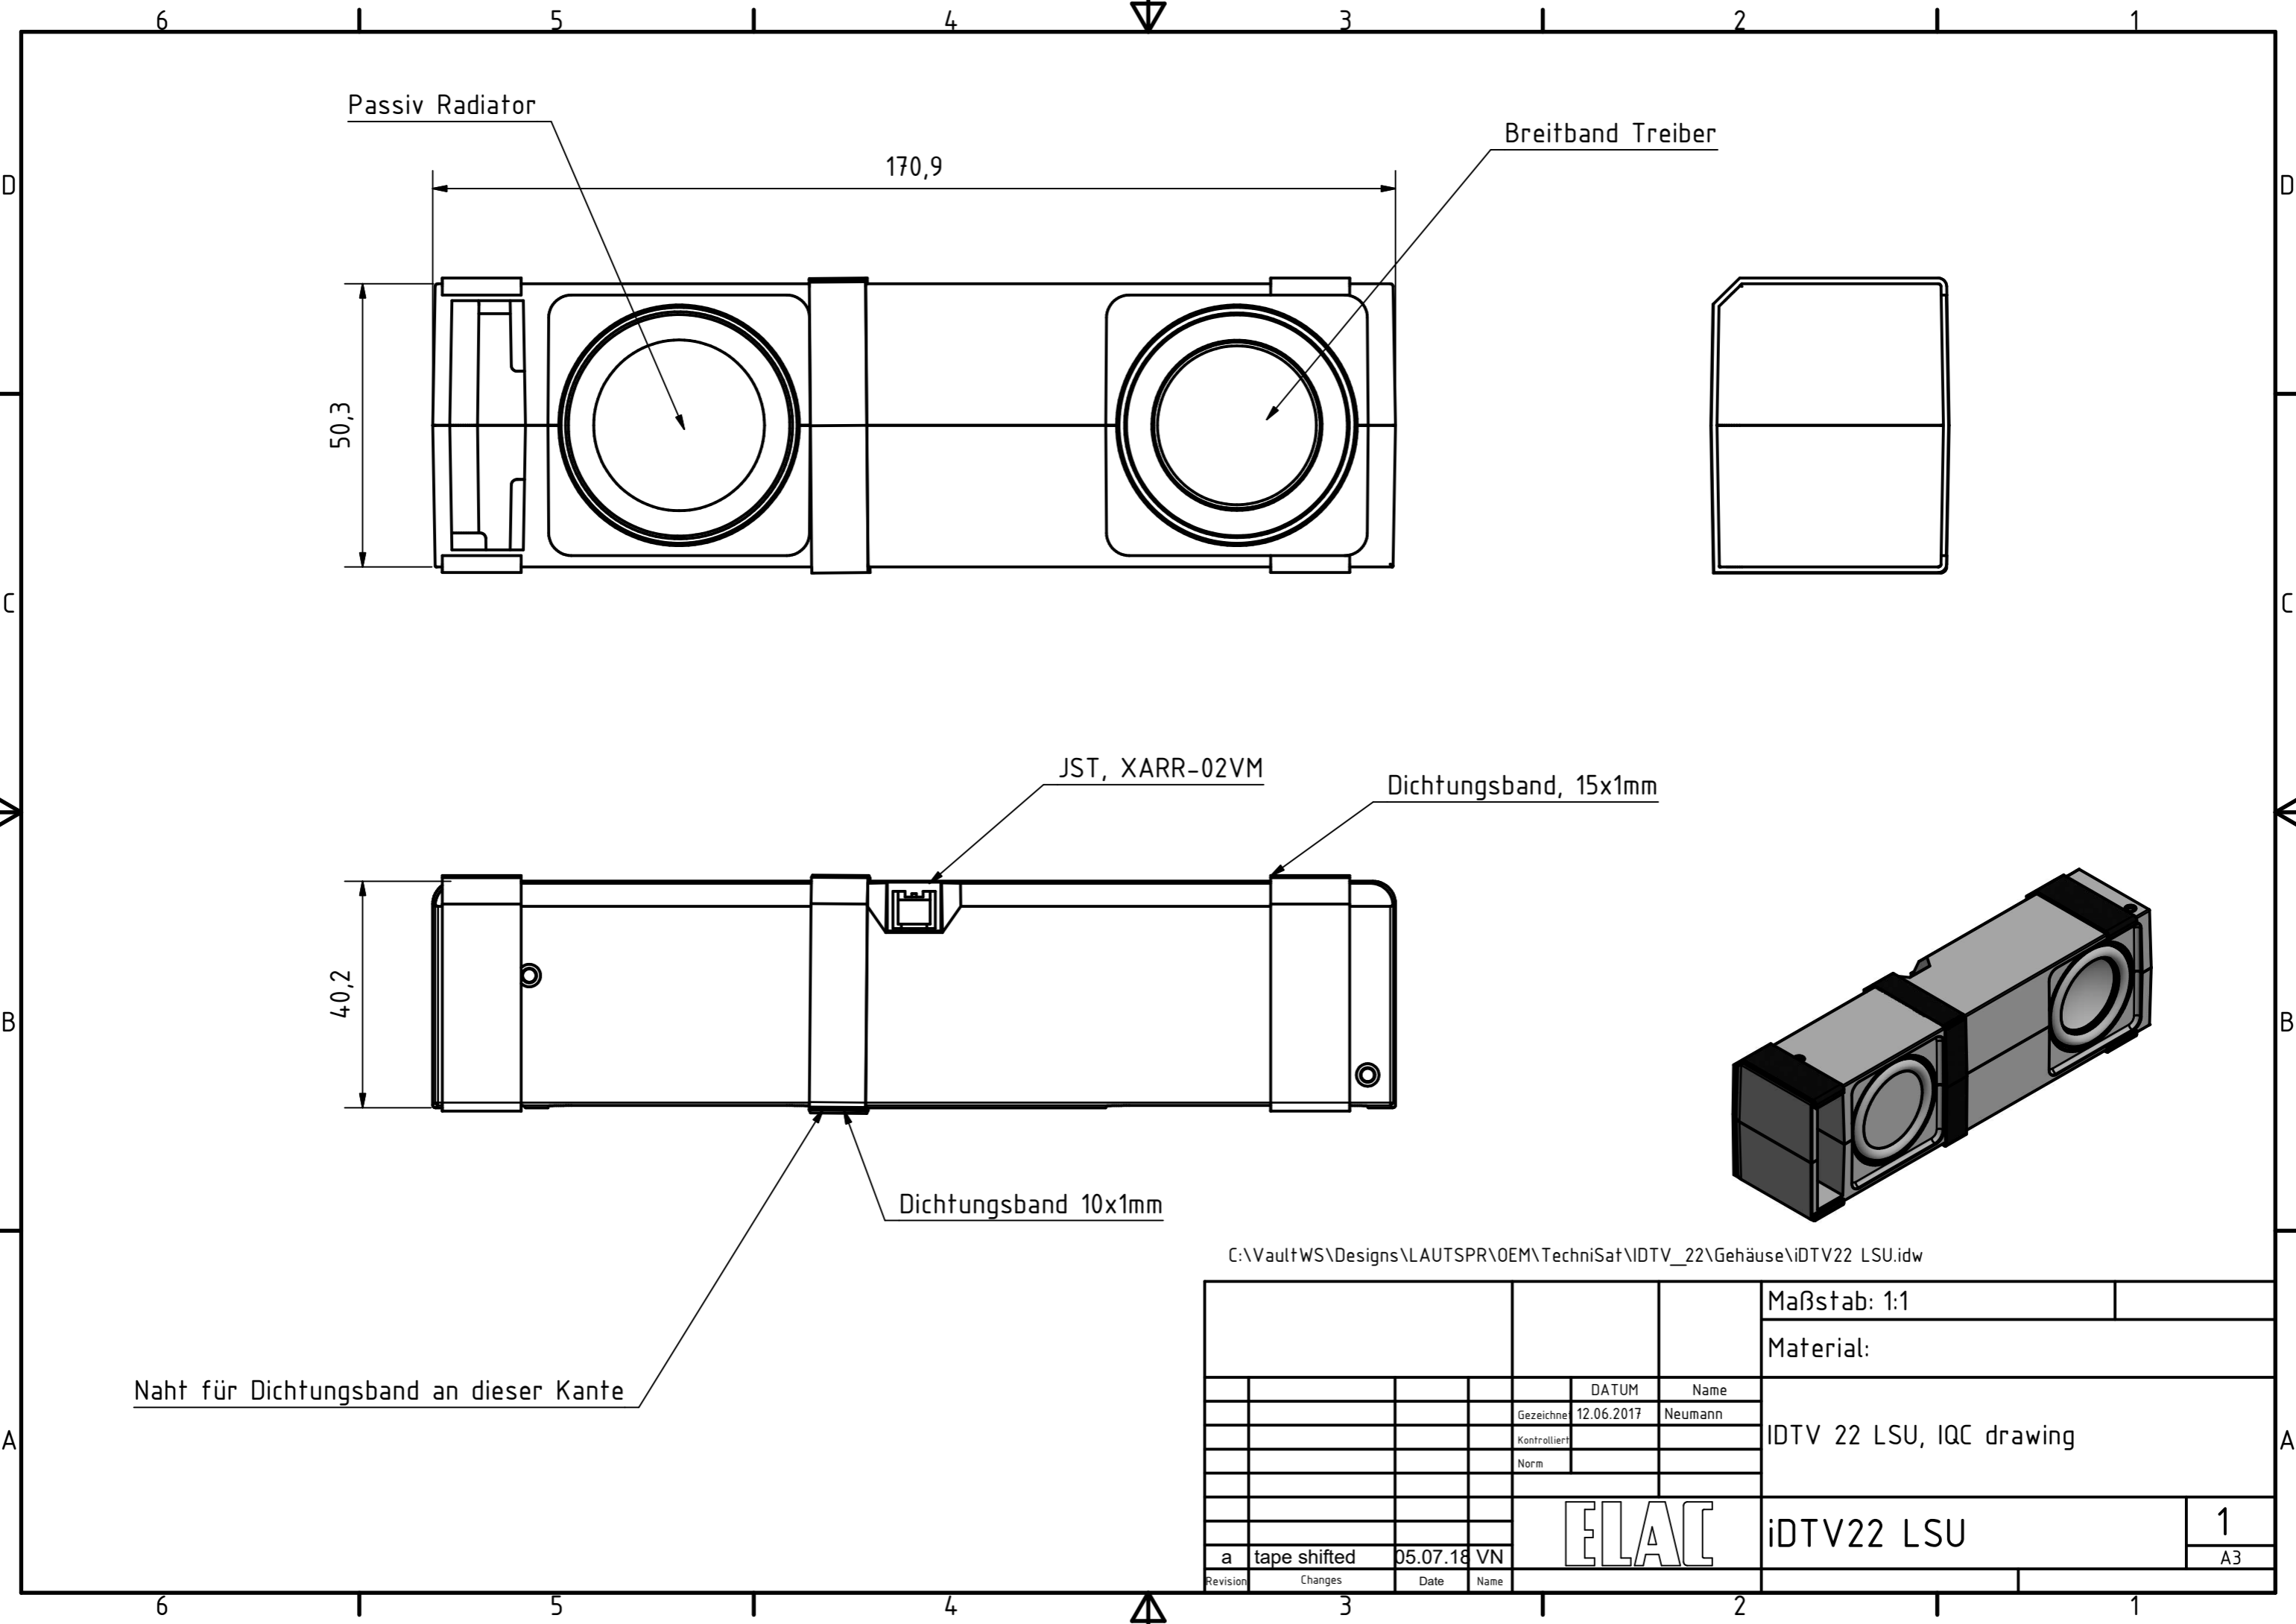

Passiv Radiator

Breitband Treiber

170,9

50,3

JST, XARR-02VM

Dichtungsband, 15x1mm

40,2

Dichtungsband 10x1mm